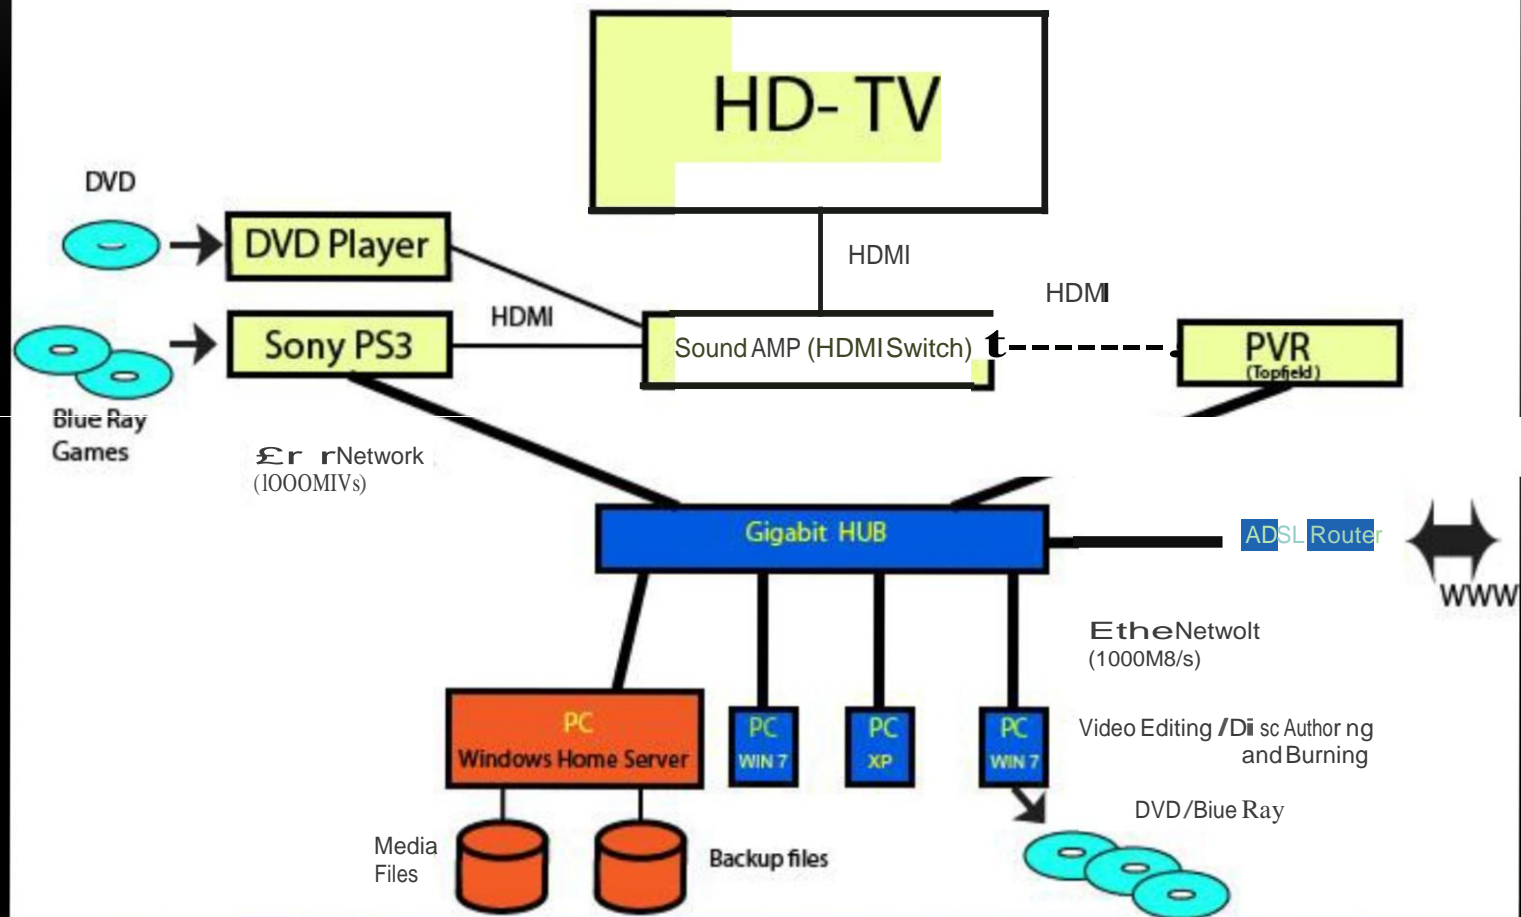

## What it all about.

---

“ Having an enjoyable time !! ”

LETS GO TO OUR WEBSITE AND FIND OUT

<http://www.melpc.org/>

# A PC based Home Entertainment System

## KPC's PC / Home Entertainment System

WHS also runs

with realtime video and audio encoding

Kelvin Cording  
August 2010