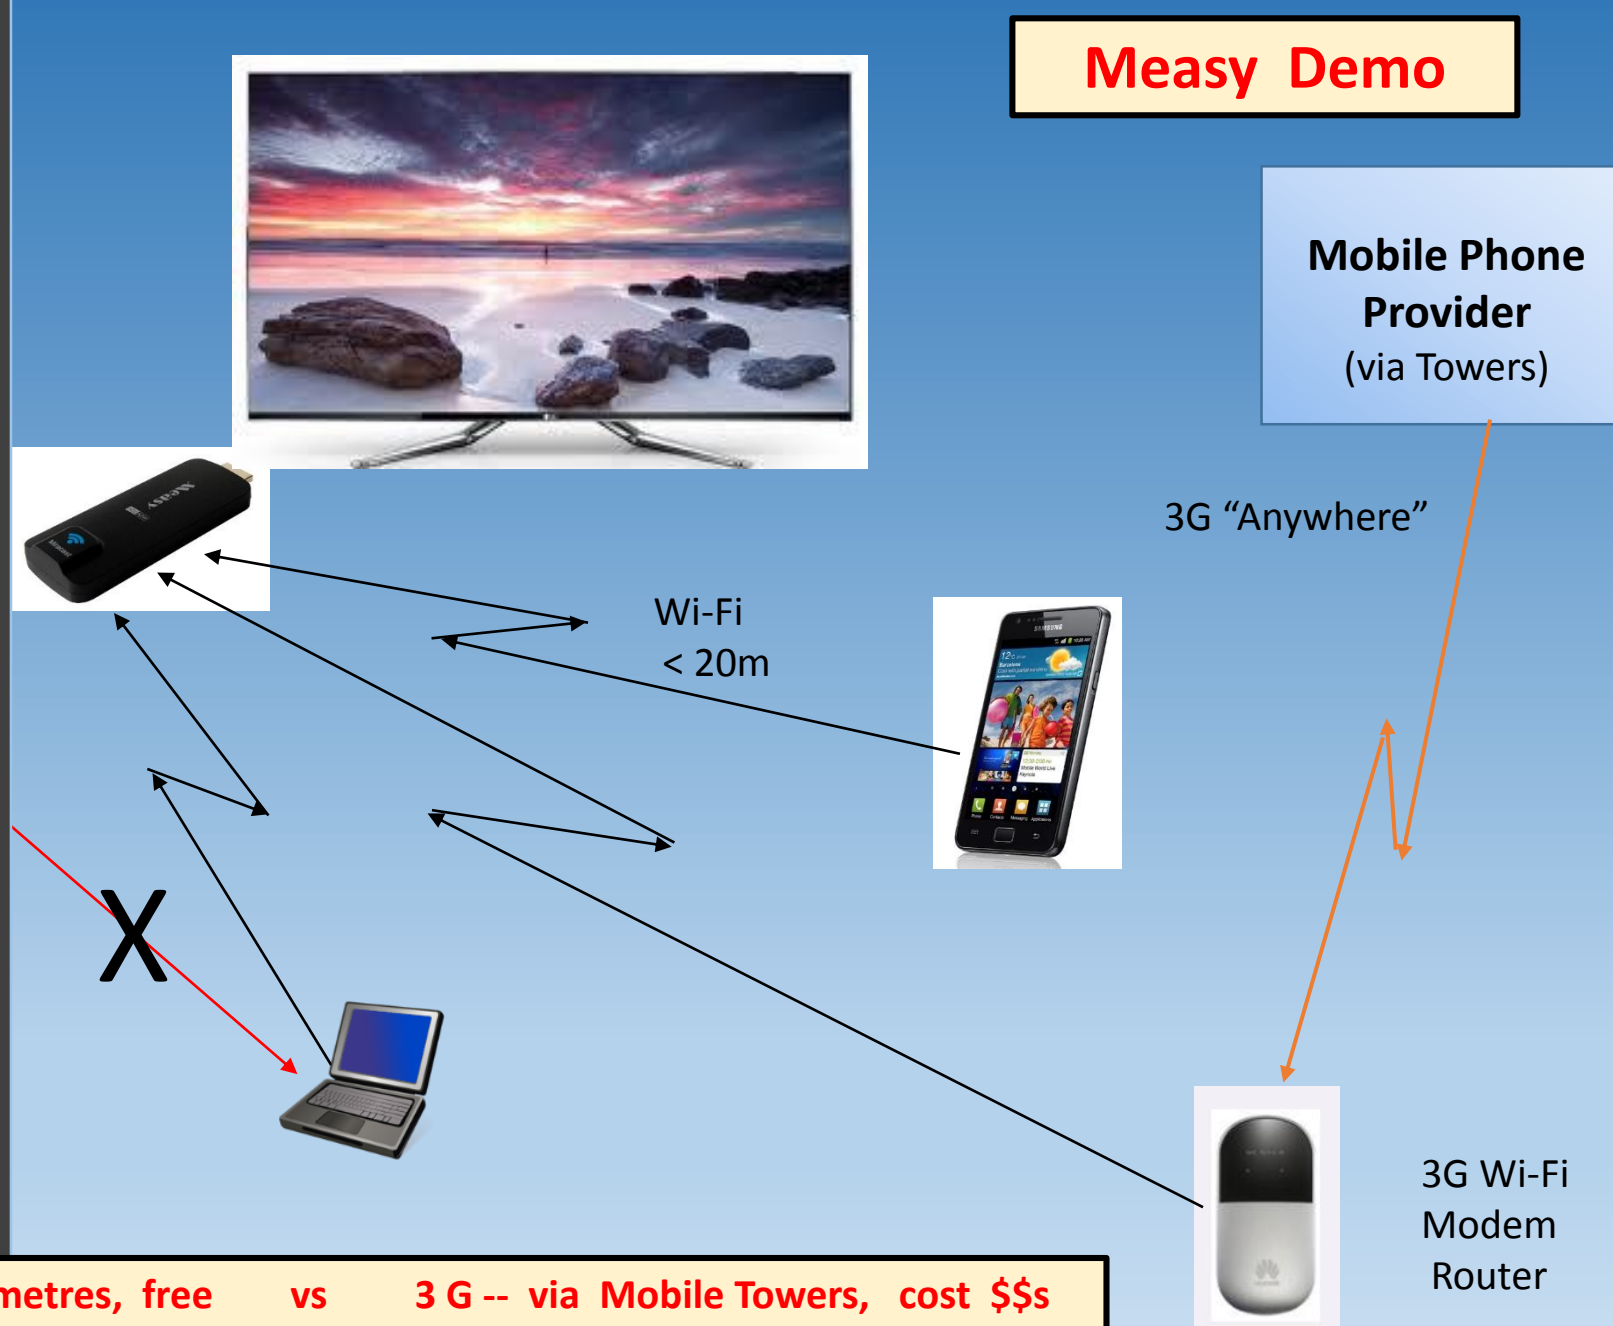

# What is Chromecast ?

Chromecast is a thumb-sized media streaming device that plugs into the HDMI port on your TV.

Set it up with a simple mobile app, then send your favorite online shows, movies, music and more to your TV using your smartphone, tablet or laptop.

# ChromeCast / Measy Comparison

Sufficient to say  
Many More Functions

Miracast, DLNA  
Airplay (Mac), WiDi  
Windows Desktop

**Dual WiFi – Client and Host ?**

# Measy Demo

Mobile Phone Provider  
(via Towers)

3G "Anywhere"

3G Wi-Fi  
Modem  
Router

Wi-Fi  
< 20m

X

Wi-Fi -- up to 20 metres, free vs 3 G -- via Mobile Towers, cost \$\$\$

Let's go look . . . .