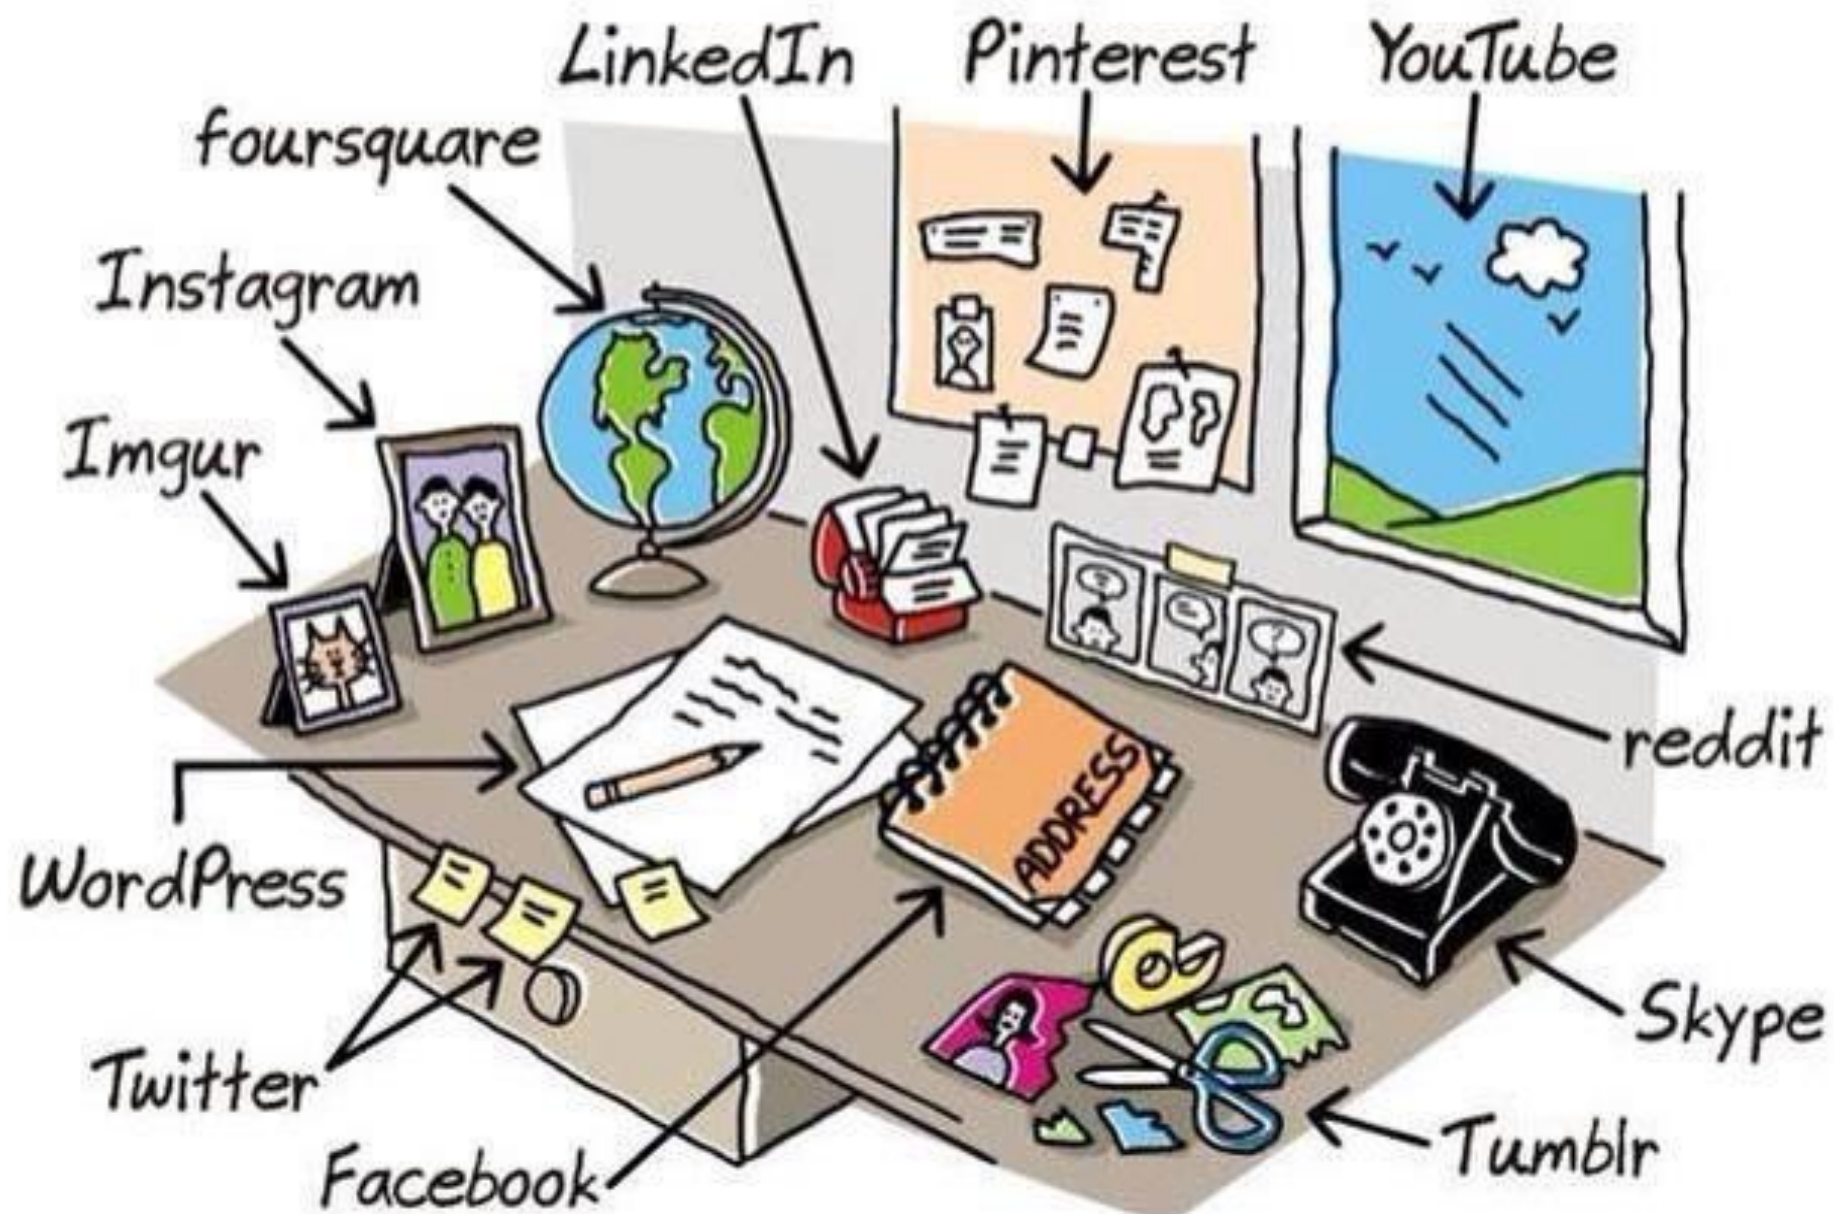

# vintage social networking

# The ~~Problem~~ Opportunity

**How to show Pics, Videos and Music  
from Phone, Tablet or PC  
on a Large Screen TV**

# What is Chromecast ?

Chromecast is a thumb-sized media streaming device that plugs into the HDMI port on your TV.

Set it up with a simple mobile app, then send your favorite online shows, movies, music and more to your TV using your smartphone, tablet or laptop.

# ChromeCast / Measy Comparison

Sufficient to say  
Many More Functions

Miracast, DLNA  
Airplay (Mac), WiDi  
Windows Desktop

**Dual WiFi – Client and Host ?**