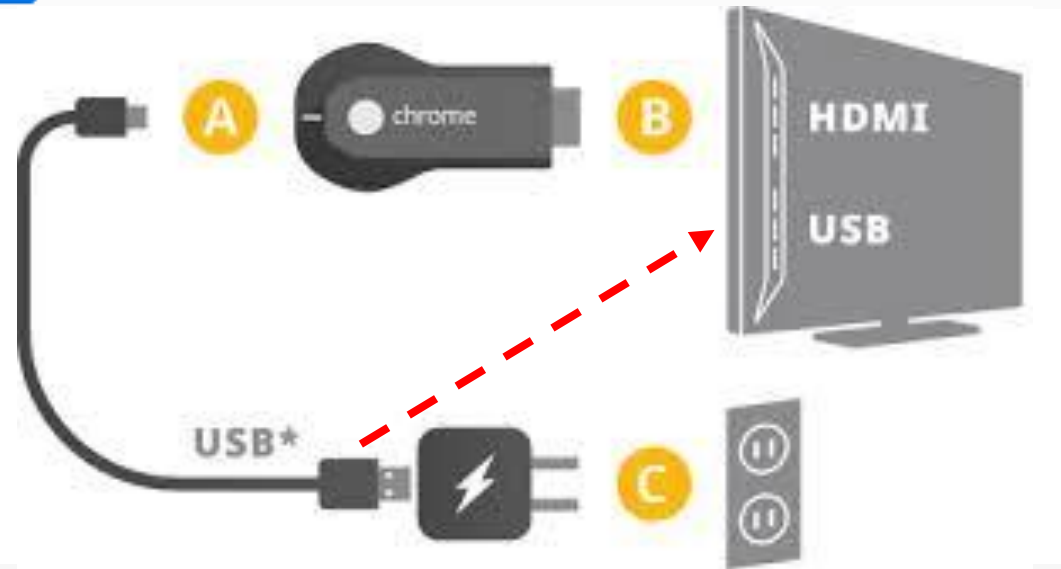

Chromecast

Everything you love, now on your TV.

$49*

Buy now